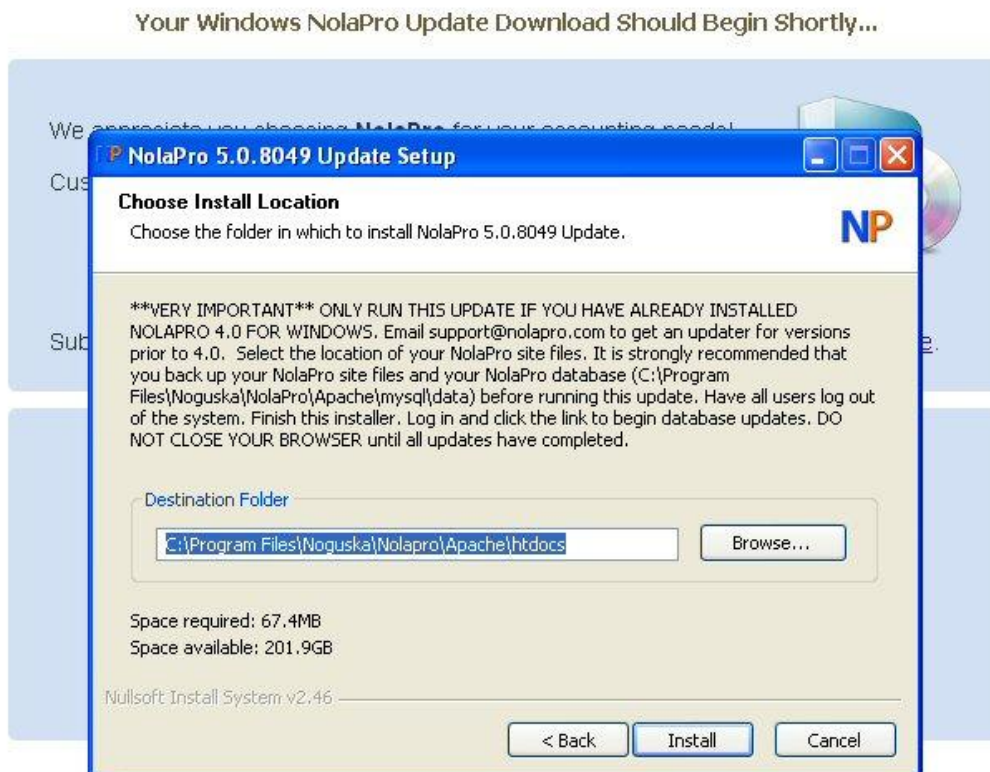

***** Windows 7 continue below. Windows XP go to the next page.**

If you are running Windows 7 the following will appear at the footer of your web browser:

When it is complete it will appear like this:

Click on the box.

Wait for the popup box to appear. Then Click “Run”.

The following will appear. Click “Next”.

The following will appear. Click "I Agree".

The following will appear. Click "Install".

The following will appear. This may take a moment to complete.