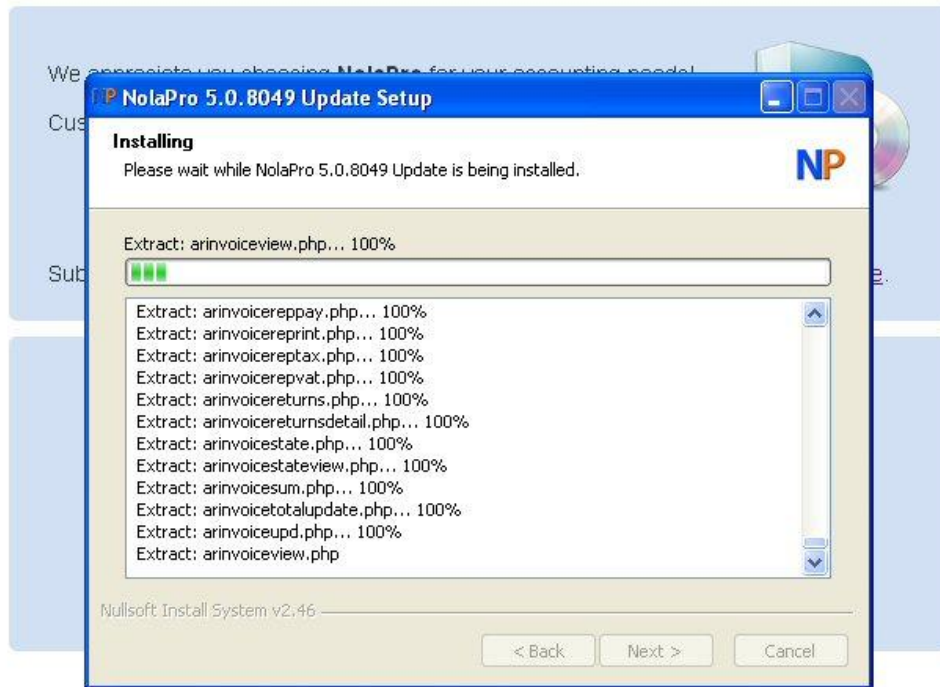

The following will appear. This may take a moment to complete.

Your Windows NolaPro Update Download Should Begin Shortly...