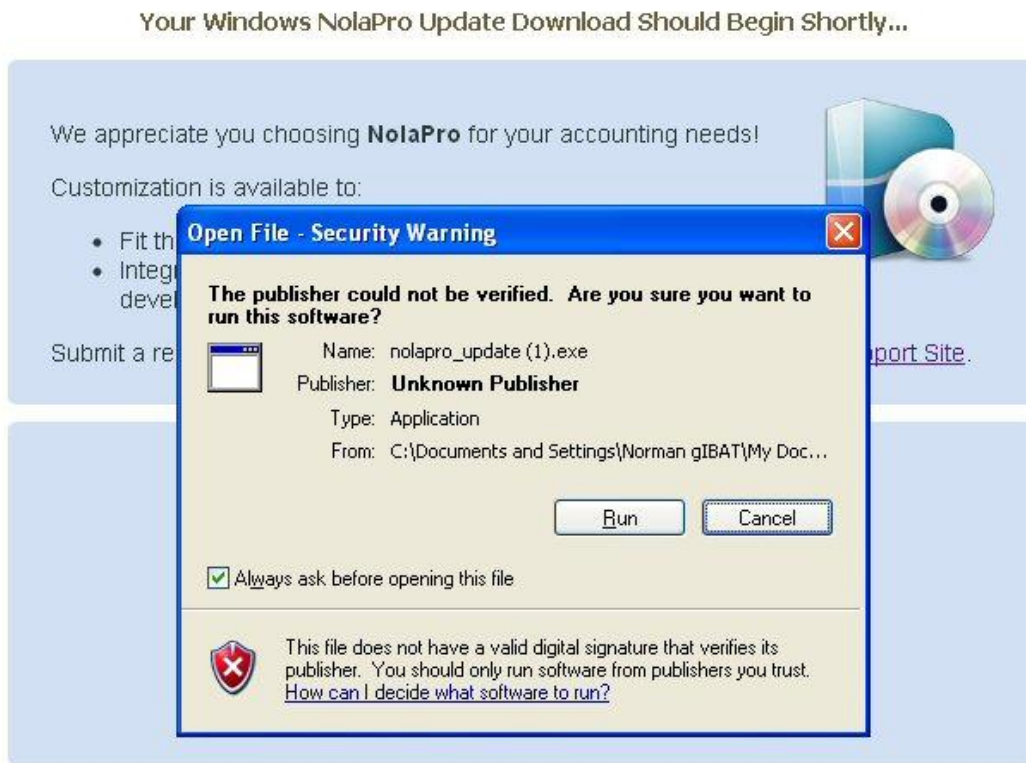

***** Windows 7 continue below. Windows XP go to the next page.**

If you are running Windows 7 the following will appear at the footer of your web browser:

When it is complete it will appear like this:

Click on the box.

Wait for the popup box to appear. Then Click “Run”.

The following will appear. Click “Next”.

The following will appear. Click "I Agree".

The following will appear. Click "Install".

The following will appear. This may take a moment to complete.